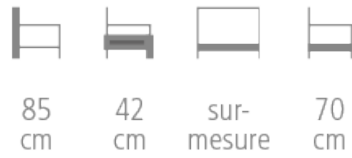

Nation Bench

Ref. 7870

NATION BENCH

Custom-made bench

- Choice of fabric
- Laminated metal base, choice of color