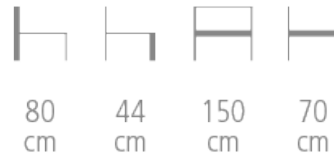

Karitza

Ref. 7345

KARITZA SOFA FOR HOTEL, RESTAURANT

- Solid beech wood frame
- Upholstered with high density, fire retardant foam
- Topstitched finish
- Choice of wood stain and fabric