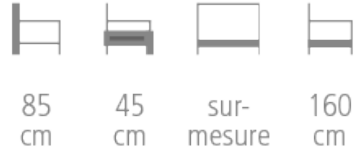

Charonne Bench

CHARONNE BENCH

Bench

- Wood frame
- Fire resistant - High density foam padding
- Base in lacquered medium or laminate edge as desired
- Coating of your choice