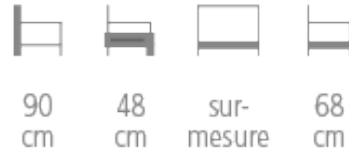

# Bombai

BOMBAI BENCH FOR HOTEL, RESTAURANT

- Bench on bespoke dimensions
- Beech feet
- Choice of wood stain and fabric