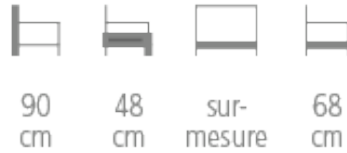

Bombai

BOMBAI BENCH FOR HOTEL, RESTAURANT

- Bench on bespoke dimensions
- Beech feet
- Choice of wood stain and fabric