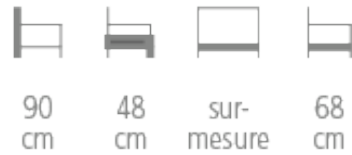

# Bombai

BOMBAI BENCH FOR HOTEL, RESTAURANT

- Bench on bespoke dimensions
- Beech feet
- Choice of wood stain and fabric