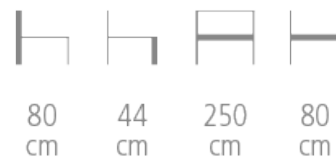

Aramis

Ref. 7872

ARAMIS SOFA FOR HOTELS AND RESTAURANTS

- Corner dimensions 250 x 225
- Solid wood structure and CP panels
- Webbing upholstery - fire retardant HR foam
- Choice of wood veneer and upholstery
- Sofa made to measure
- Optional cushions