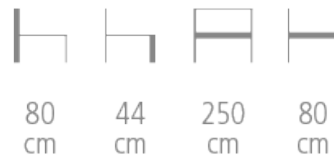

Aramis

Ref. 7872

ARAMIS SOFA FOR HOTELS AND RESTAURANTS

- Corner dimensions 250 x 225
- Solid wood structure and CP panels
- Webbing upholstery - fire retardant HR foam
- Choice of wood veneer and upholstery
- Sofa made to measure
- Optional cushions