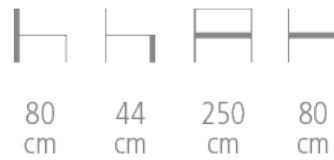

## ARAMIS SOFA FOR HOTELS AND RESTAURANTS

- Corner dimensions 250 x 225
- Solid wood structure and CP panels
- Webbing upholstery - fire retardant HR foam
- Choice of wood veneer and upholstery
- Sofa made to measure
- Optional cushions