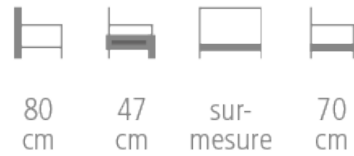

## Sofa

- Solid Beech wood frame
- High density foam padding
- Tufted seat cushion
- Choice of wood stain and fabric
- Standard dimensions : L 160 x H 80 x D 70 cm
- Can be custom-made to your preferred dimensions