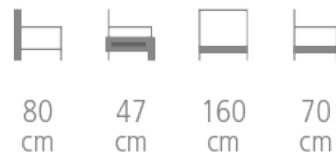

Albert 1er Sofa

Ref. 7860

**ALBERT 1ER BLUE SOFA FOR HOTEL,
RESTAURANT, BAR**

Sofa

- Solid Beech wood frame
- High density foam padding
- Tufted seat cushion
- Choice of wood stain and fabric
- Standard dimensions : L 160 x H 80 x D 70 cm
- Can be custom-made to your preferred dimensions