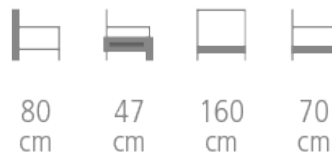

Albert 1er Sofa

Ref. 7860

**ALBERT 1ER BLUE SOFA FOR HOTEL,
RESTAURANT, BAR**

Sofa

- Solid Beech wood frame
- High density foam padding
- Tufted seat cushion
- Choice of wood stain and fabric
- Standard dimensions : L 160 x H 80 x D 70 cm
- Can be custom-made to your preferred dimensions