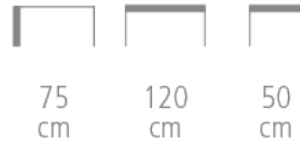

Opera Desk

OPERA DESK FOR HOTEL ROOMS

Desk

- Desk blotter with a leather or faux-leather edge (in option)
- Tapered legs
- Opened slots on each side of the desk, wood veneer or laminated (to be specified)
- Large choice of finishes available
- Custom sizes are possible
- Minimum quantity: 3