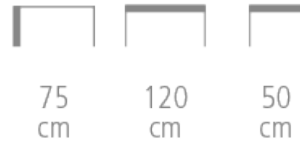

### Desk

- Desk blotter with a leather or faux-leather edge (in option)
- Tapered legs
- Opened slots on each side of the desk, wood veneer or laminated (to be specified)
- Large choice of finishes available
- Custom sizes are possible
- Minimum quantity: 3