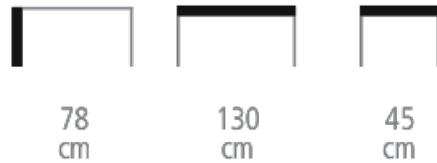

Milano Desk

MILANO DESK - DESIGN DIDIER KNOLL

Desk

- Solid beech wood frame
- Plain-sawn beech wood table top with inlaid desk blotter [in option]
- Golden or inox leg ends
- Other finishes available
- Custom sizes are possible