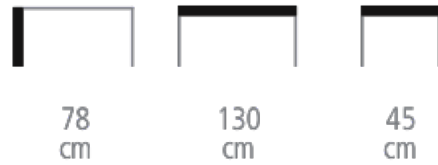

Milano Desk

MILANO DESK - DESIGN DIDIER KNOLL

Desk

- Solid beech wood frame
- Plain-sawn beech wood table top with inlaid desk blotter [in option]
- Golden or inox leg ends
- Other finishes available
- Custom sizes are possible