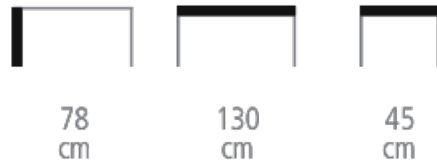

Milano Desk

MILANO DESK - DESIGN DIDIER KNOLL

Desk

- Solid beech wood frame
- Plain-sawn beech wood table top with inlaid desk blotter [in option]
- Golden or inox leg ends
- Other finishes available
- Custom sizes are possible