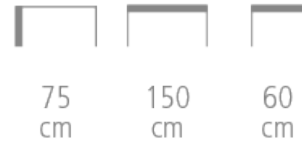

### Desk

- Solid beech wood frame
- Plain-sawn beech wood table top with inlaid desk blotter [in option]
- Golden or stainless steel leg ends
- Other finishes available
- Custom sizes are possible
- Minimum quantity: 6