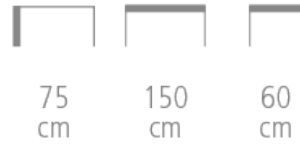

Milano Desk, Mini bar

MILANO DESK, MINI BAR

Desk

- Solid beech wood frame
- Plain-sawn beech wood table top with inlaid desk blotter [in option]
- Golden or stainless steel leg ends
- Other finishes available
- Custom sizes are possible
- Minimum quantity: 6