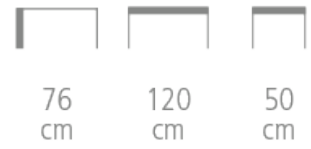

# Jigsaw

JIGSAW DESK - DESIGNER OSCAR LUCIEN  
ONO

- \* Dimensions cannot be changed
- Solid beech structure
- Laminate or wood veneer top
- Solid undersheet
- Under hands in imitation leather
- Choice of wood and covering colors