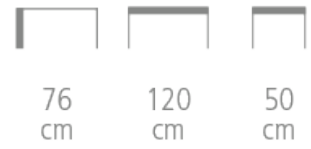

Jigsaw

JIGSAW DESK - DESIGNER OSCAR LUCIEN
ONO

- * Dimensions cannot be changed
- Solid beech structure
- Laminate or wood veneer top
- Solid undersheet
- Under hands in imitation leather
- Choice of wood and covering colors