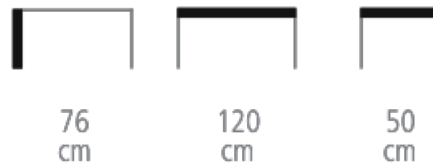

 COLLINET

Chloe desk

CHLOE DESK FOR HOTEL, RESTAURANT,
BAR

- Solid oak legs with drawer
- Moon Rock colored Polyrey drawer