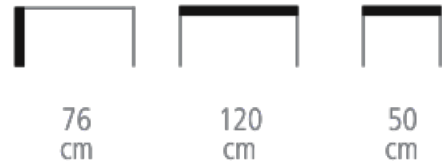

# Chloe desk

CHLOE DESK FOR HOTEL, RESTAURANT,  
BAR

- Solid oak legs with drawer
- Moon Rock colored Polyrey drawer