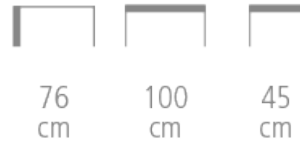

Chloe desk

CHLOE DESK FOR HOTEL, RESTAURANT,
BAR

Desk

- Size: L 110 x P 50 x H 75 cm [or custom-made].
- Laminated veneer tabletop with a choice of decorations
- Solid beech wood legs and brushed steel leg ends
- Large choice of finishes available
- Minimum quantity: 6