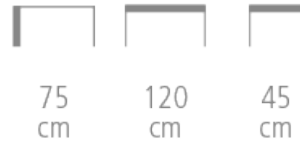

Charme Desk for hotel room

CHARME DESK FOR HOTEL ROOM

Desk

- Laminated veneer tabletop with a choice of decorations
- Solid beech wood legs and brushed steel leg ends
- 2 open slots with contrasting or matching panelling
- Large choice of finishes available
- Custom sizes are possible
- Minimum quantity: 6