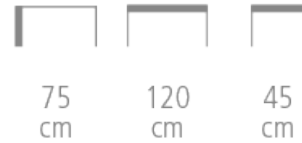

Belle-Epoque Desk

BELLE-EPOQUE DESK FOR HOTEL

- Solid beech wood frame
- 4 gold or chrome-plated leg ends, to be specified
- Wooden or 10 mm stratified veneer tray
- Cladding belt
- Crossties in brass
- Sideboard: interior veneer equal to the plate, exterior plated equal to the belt
- ABS finishing brushed brass or silver edge
- Fixed lighting in option