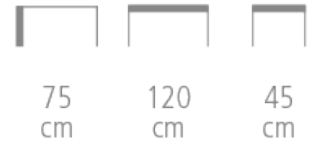

Belle-Epoque Desk

BELLE-EPOQUE DESK FOR HOTEL

- Solid beech wood frame
- 4 gold or chrome-plated leg ends, to be specified
- Wooden or 10 mm stratified veneer tray
- Cladding belt
- Crossties in brass
- Sideboard: interior veneer equal to the plate, exterior plated equal to the belt
- ABS finishing brushed brass or silver edge
- Fixed lighting in option