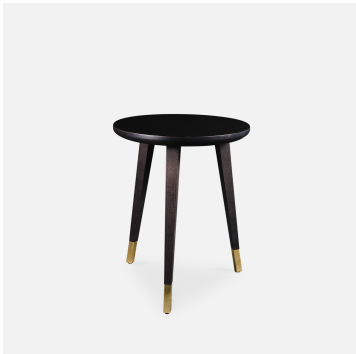

Milano Pédestal Table

Ref. 1401-1400-1403-1404

**MILANO PÉDESTAL TABLE - DESIGN DIDIER
KNOLL**

63
cm

50
cm

Ref 1401

Pedestal table

- Solid beech wood frame
- Black laquer Fenix veneer tabletop
- brass or stainless steel leg ends

Ref 1404

Couch end table

- Solid beech frame
- Black Fenix plate
- brass or stainless steel leg ends
- Heigh : 55 cm
- Diameter : 40 cm

Ref 1400

Couch end table

- Solid beech wood frame
- Cross or stainless-steel lamp
- Black laquer Fenix veneer tabletop
- brass or stainless steel leg ends
- Height 63 cm

- Diameter 50 cm
- Minimum order of 6

Ref 1403

Couch end table

- Solid beech wood frame
- Cross or stainless-steel lamp
- brass or stainless steel leg ends
- Heigh : 55 cm
- Diameter : 40 cm
- Minimum quantity : 6