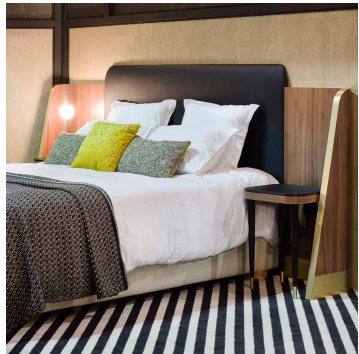

# Belle-Epoque bedside table

**BELLE-EPOQUE BEDSIDE TABLE FOR HOTEL**

- Solid beech wood frame
- 4 gold or chrome-plated leg ends, to be specified
- Wooden or 10 mm stratified veneer tray
- Cladding belt