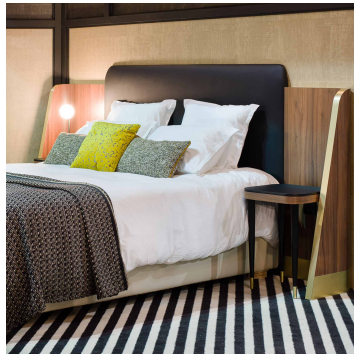

Belle-Epoque bedside table

BELLE-EPOQUE BEDSIDE TABLE FOR HOTEL

- Solid beech wood frame
- 4 gold or chrome-plated leg ends, to be specified
- Wooden or 10 mm stratified veneer tray
- Cladding belt