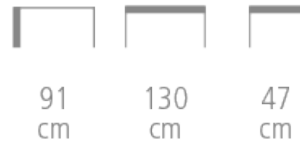

Soho

Ref. 1327

**SOHO CONSOLE TABLE FOR HOTELS,
RESTAURANTS & BARS**

- Steel base
- Laminate top
- Golden edge
- Several finishes