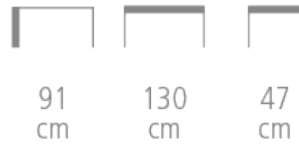

Soho

Ref. 1327

**SOHO CONSOLE TABLE FOR HOTELS,
RESTAURANTS & BARS**

- Steel base
- Laminate top
- Golden edge
- Several finishes