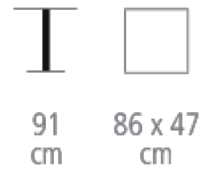

# Soho Console Table

Ref. 1325

**SOHO CONSOLE TABLE FOR HOTELS,  
RESTAURANTS & BARS**