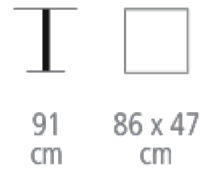

# Soho Console Table

Ref. 1325

**SOHO CONSOLE TABLE FOR HOTELS,  
RESTAURANTS & BARS**

91  
cm

86 x 47  
cm