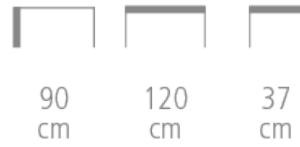

 COLLINET

Quadro

Ref. 1455

QUADRO TABLE FOR HOTEL, RESTAURANT

Mobilier de complément