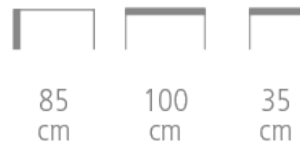

# Milano

Ref. 1406

**MILANO CONSOLE TABLE FOR HOTELS,  
RESTAURANTS & BARS**

- Solid beech structure
- Airplane wing edge - laminate top
- Gold-plated or stainless steel feet
- Choice of finishes