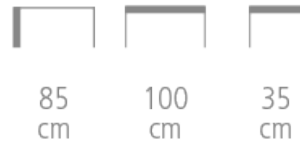

Milano

Ref. 1406

**MILANO CONSOLE TABLE FOR HOTELS,
RESTAURANTS & BARS**

- Solid beech structure
- Airplane wing edge - laminate top
- Gold-plated or stainless steel feet
- Choice of finishes