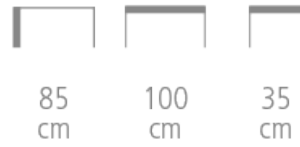

# Milano

Ref. 1406

**MILANO CONSOLE TABLE FOR HOTELS,  
RESTAURANTS & BARS**

- Solid beech structure
- Airplane wing edge - laminate top
- Gold-plated or stainless steel feet
- Choice of finishes