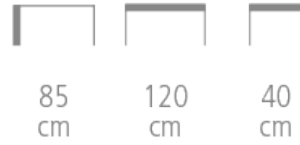

## CHARME CONSOLE TABLE

- Solid beech base
- Laminated top, veneer to be defined