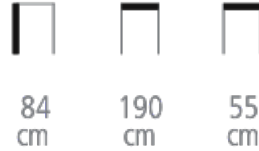

Baroque Console Table

Ref. 8312

**BAROQUE CONSOLE TABLE FOR HOTELS,
RESTAURANTS & BARS**

Rectangular Console Table

- Solid beech wood frame
- Size: 190 x 55 cm - possibility of custom-made
- Height: 84 cm
- Lacquered MDF tabletop
- Sculpted MDF front