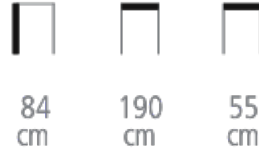

## Rectangular Console Table

- Solid beech wood frame
- Size: 190 x 55 cm - possibility of custom-made
- Height: 84 cm
- Lacquered MDF tabletop
- Sculpted MDF front