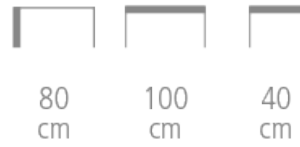

 COLLINET

Art Deco

Ref. 422C

SOHO CONSOLE TABLE

- Solid beech structure
- Metal decor in stainless steel or brass
- Black laminate veneered panel bases
- Perfect Sense black laminate top, rounded corners
- Gold ABS edge