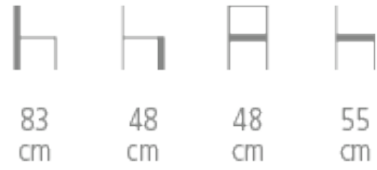

Zoe

Ref. 1130G

ZOE CHAIR

- Beech frame
- Choice of stained wood colors and upholstery
- Upholstered seat and back ref. 1130C