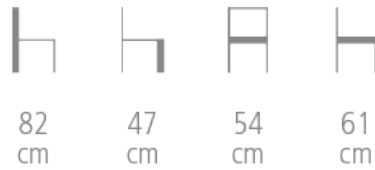

Vita Chair

Ref. 2175B

**VITA CHAIR WITH OPENED BACK FOR
HOTEL, RESTAURANT**

- Structure in solid beech
- Webbing upholstery - HR fire resistant foam
- Choice of wood and upholstery colors