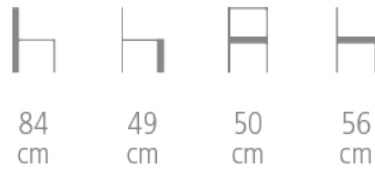

# Staff Chair

Ref. 1043

**NON STACKING STAFF CHAIR FOR HOTEL,  
RESTAURANT**

- Solid beech frame
- Removable seat and back
- Exist in stackable version (Ref. 1040)
- Choice of wood stain and fabric