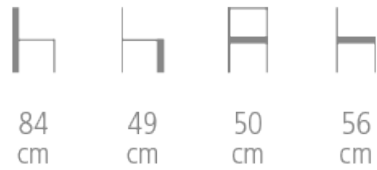

# Staff Chair

Ref. 1043

**NON STACKING STAFF CHAIR FOR HOTEL,  
RESTAURANT**

- Solid beech frame
- Removable seat and back
- Exist in stackable version (Ref. 1040)
- Choice of wood stain and fabric