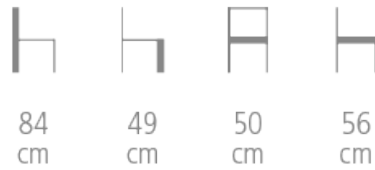

Staff Chair

Ref. 1043

**NON STACKING STAFF CHAIR FOR HOTEL,
RESTAURANT**

- Solid beech frame
- Removable seat and back
- Exist in stackable version (Ref. 1040)
- Choice of wood stain and fabric