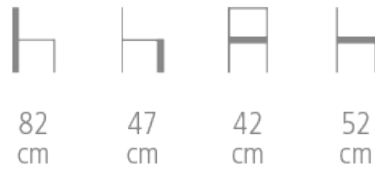

Soon

Ref. 1034

SOON CHAIR WITH OVAL BACKREST FOR HOTEL, RESTAURANT

- Beech frame - beech veneer back
- Upholstered on removable pad and removable foam
- Beech veneer backrest
- Choice of wood stain and fabric