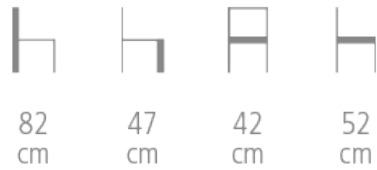

Soon

Ref. 1034

SOON CHAIR WITH OVAL BACKREST FOR HOTEL, RESTAURANT

- Beech frame - beech veneer back
- Upholstered on removable pad and removable foam
- Beech veneer backrest
- Choice of wood stain and fabric