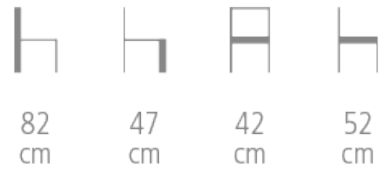

Soon

Ref. 1033

SOON CHAIR WITH OVAL UPHOLSTERED BACKREST FOR HOTEL, RESTAURANT

- Beech frame - beech veneer exterior back
- Upholstered on removable pad and removable foam
- Upholstered interior backrest - welting
- Choice of wood stain and fabric