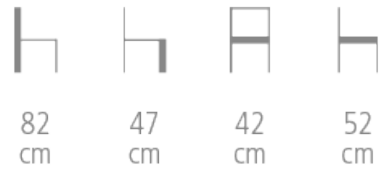

## SOON CHAIR WITH OVAL UPHOLSTERED BACKREST FOR HOTEL, RESTAURANT

- Beech frame - beech veneer exterior back
- Upholstered on removable pad and removable foam
- Upholstered interior backrest - welting
- Choice of wood stain and fabric