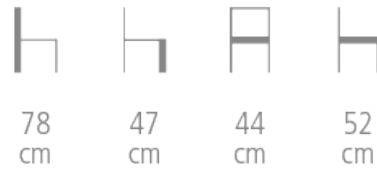

## SOON CHAIR WITH RECTANGULAR BACKREST FOR HOTEL, RESTAURANT

- Beech frame - beech veneer back
- Upholstered on removable pad and removable foam
- Upholstered backrest
- Choice of wood stain and fabric
- Wooden backrest alternative on request, minimum quantity 12