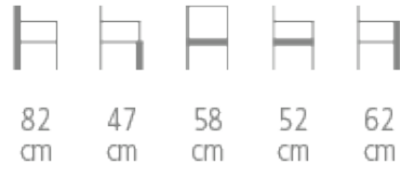

## SOON BRIDGE

- Beech frame
- Upholstery on wafer and removable foam
- Ref. 1025 - upholstered interior backrest
- Ref. 1026 - backrest beech veneer
- Choice of wood stain and fabric