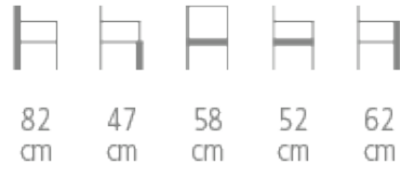

Soon

Ref. 1025/1026

SOON BRIDGE

- Beech frame
- Upholstery on wafer and removable foam
- Ref. 1025 - upholstered interior backrest
- Ref. 1026 - backrest beech veneer
- Choice of wood stain and fabric