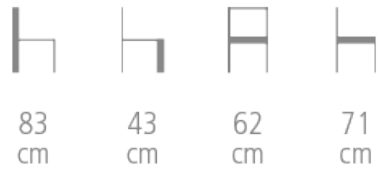

Sanya

Ref. 2186

**SANYA SLIPPER CHAIR FOR HOTEL,
RESTAURANT**

- Solid beech frame
- Choice of wood stain and fabric
- Foam filling