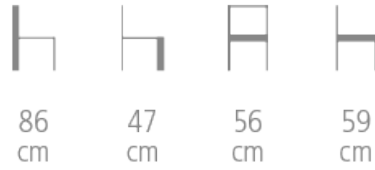

# Sanya

Ref. 2185

**SANYA CHAIR FOR HOTEL, RESTAURANT**

- Beech wood frame
- Choice of wood stain and fabric
- Foam filling