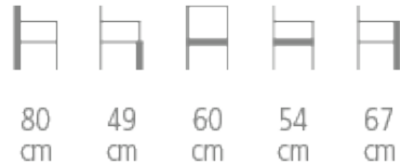

Pause

Ref. 2021

PAUSE CHAIR - DESIGN FRED RIEFFEL

- Solid oak frame - Beech version available by 24 pieces
- Upholstery on fire-resistant polyether foam
- Welting
- Choice of stained wood colors and upholstery