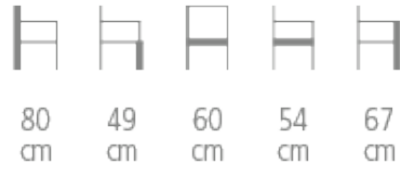

Pause

Ref. 2021

PAUSE CHAIR - DESIGN FRED RIEFFEL