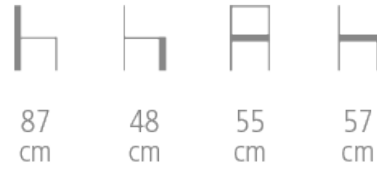

Passion

Ref. 1035

PASSION CHAIR

- Solid beech frame
- Curved plywood shell
- High density fire retardant foam padding
- Welting
- Choice of wood stain and fabric