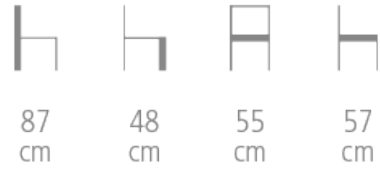

Passion

Ref. 1035

PASSION CHAIR

- Solid beech frame
- Curved plywood shell
- High density fire retardant foam padding
- Welting
- Choice of wood stain and fabric