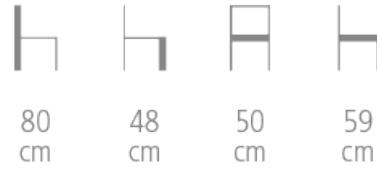

Orfeo

Ref. 2050

ORFEO CHAIR FOR HOTEL, RESTAURANT

- Structure in solid beech
- Webbing upholstery - HR fire resistant foam
- Choice of wood and upholstery colors