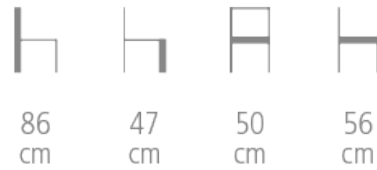

# Opéra Chair

Ref. 1877

**OPÉRA CHAIR FOR HOTELS, RESTAURANTS  
& BARS**