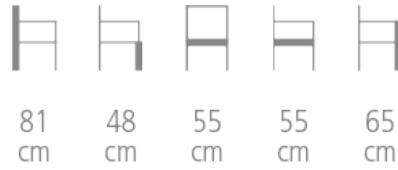

Mona Lisa

Ref. 1844

MONA LISA BRIDGE

- Solid beech frame
- Fully upholstered
- Edges of backrest and seat plate with welting
- Choice of wood stain and fabric