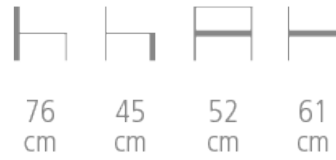

Mini Betty

Ref. 7302

MINI BETTY SLIPPER CHAIR

- Solid wood structure
- Webbing upholstery - HR fire resistant foam
- Choice of wood and upholstery colors
- Optional kidney wedge