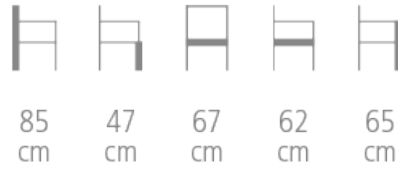

Milano armchair

Ref. 6160

MILANO ARMCHAIR - DESIGN DIDIER KNOLL

Armchair

- Solid beech wood frame