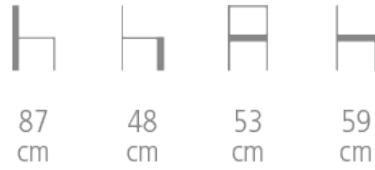

Milàn

Ref. 2032

MILÀN CHAIR

- Solid beech frame
- Upholstery on straps - HR fire resistant foam
- Base without belt
- Tone on tone stitching finish
- Choice of stained wood colors and upholstery