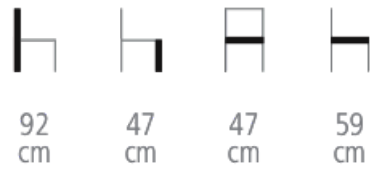

Merryl Chair

Ref. 1860N

**MERRYL CHAIR FOR HOTELS,
RESTAURANTS & BARS**

Chair

- Solid beech wood frame
- Removable seat cushion
- Welting
- Choice of wood stain, varnish and fabric colors