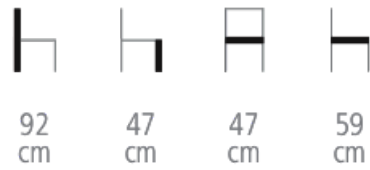

Merryl Chair

Ref. 1860

**MERRYL CHAIR FOR HOTELS,
RESTAURANTS & BARS**

Chair

- Solid beech wood frame
- Removable seat cushion
- Welting
- Choice of wood stain, varnish and fabric colors