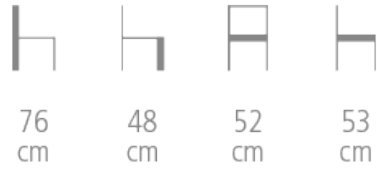

# Manille Chair

Ref. 1840

MANILLE CHAIR FOR HOTEL, RESTAURANT

- Solid ash frame
- Upholstered on webbing with foam
- Topstitched seam
- Choice of wood stain and fabric