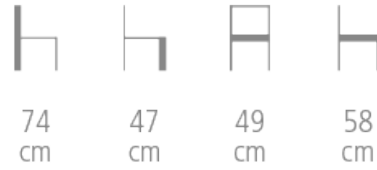

Mallorca

Ref. 1156C

MALLORCA CHAIR

- Structure in solid ash
- Webbing upholstery - HR fire resistant foam
- Choice of wood and upholstery colors
- Caned backrest, natural caning
- Possibility of upholstered back: ref.1156G