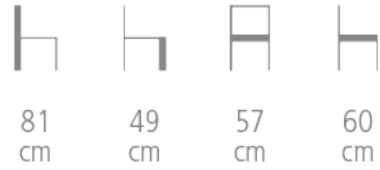

Kan

Ref. 7219

KAN CHAIR - DESIGN FRED RIEFFEL

- Solid beech frame
- Upholstery on straps - HR fire resistant foam
- Double cane back
- Choice of stained wood colors and upholstery
- Optional backrest