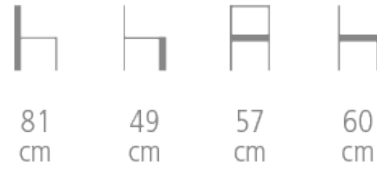

Kan

Ref. 7219

KAN CHAIR - DESIGN FRED RIEFFEL