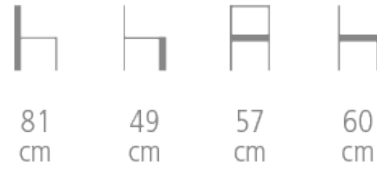

Kan

Ref. 7219

KAN CHAIR - DESIGN FRED RIEFFEL

- Solid beech frame
- Upholstery on straps - HR fire resistant foam
- Double cane back
- Choice of stained wood colors and upholstery
- Optional backrest