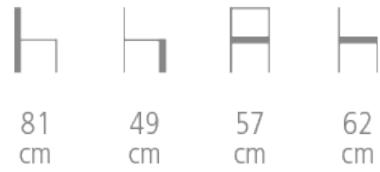

## KAN CHAIR - DESIGN FRED RIEFFEL

- Solid beech frame
- Upholstery on straps - HR fire resistant foam
- Simple cane back
- Choice of stained wood colors and upholstery