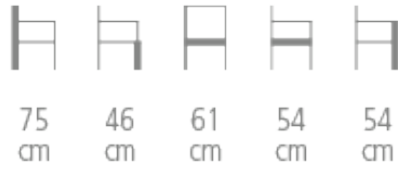

Jo

Ref. 1136

JO STACKABLE BRIDGE

- Beech frame
- Choice of stained wood colors and upholstery