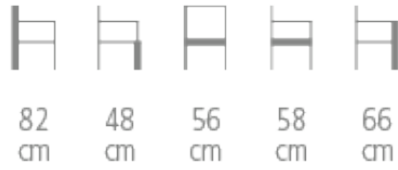

Jil

Ref. 1085

JIL DESIGN BRIDGE

- Beech frame
- Wafer upholstery and fire-resistant HR foam
- Choice of wood stain and fabric