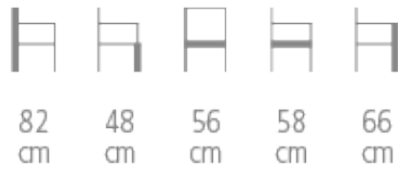

Jil

Ref. 1085

JIL DESIGN BRIDGE

- Beech frame
- Wafer upholstery and fire-resistant HR foam
- Choice of wood stain and fabric