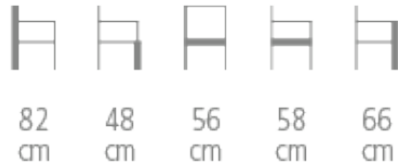

Jil

Ref. 1085

JIL DESIGN BRIDGE

- Beech frame
- Wafer upholstery and fire-resistant HR foam
- Choice of wood stain and fabric