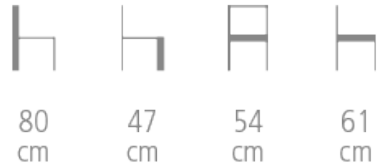

Hypsos Chair

Ref. 2126B

HYPPOS CHAIR