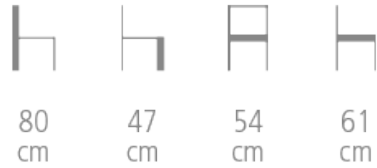

Hypsos Chair

Ref. 2126B

HYPPOS CHAIR

Chair

- Solid beech wood frame
- Upholstered on webbing with high density, fire retardant foam
- Stitched finish
- Choice of wood stain, varnish and fabric colors
- Possibility of metal feet 2126M