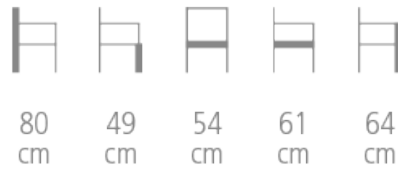

# Hypsos Armchair

Ref. 2127M

**HYPPOS ARMCHAIR FOR HOTEL,  
RESTAURANT**

- Metal frame
- Fully upholstered wooden shell
- Topstitched finish
- Upholstered on webbing with HR foam
- Choice of metal colors and fabric
- Possibility of wooden legs 2127B