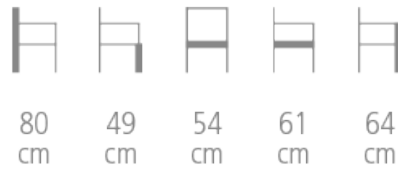

Hypsos Armchair

Ref. 2127M

**HYPsos ARMCHAIR FOR HOTEL,
RESTAURANT**

- Metal frame
- Fully upholstered wooden shell
- Topstitched finish
- Upholstered on webbing with HR foam
- Choice of metal colors and fabric
- Possibility of wooden legs 2127B