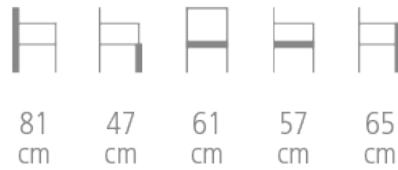

Hotte Bridge chair

Ref. 1946

**HOTTE BRIDGE CHAIR FOR HOTELS,
RESTAURANTS & BARS**

Bridge chair

- Solid beech wood frame
- Fully upholstered
- Fixed upholstered seat
- Welting
- Choice of wood stain, varnish and fabric colors
- Available while supplies last